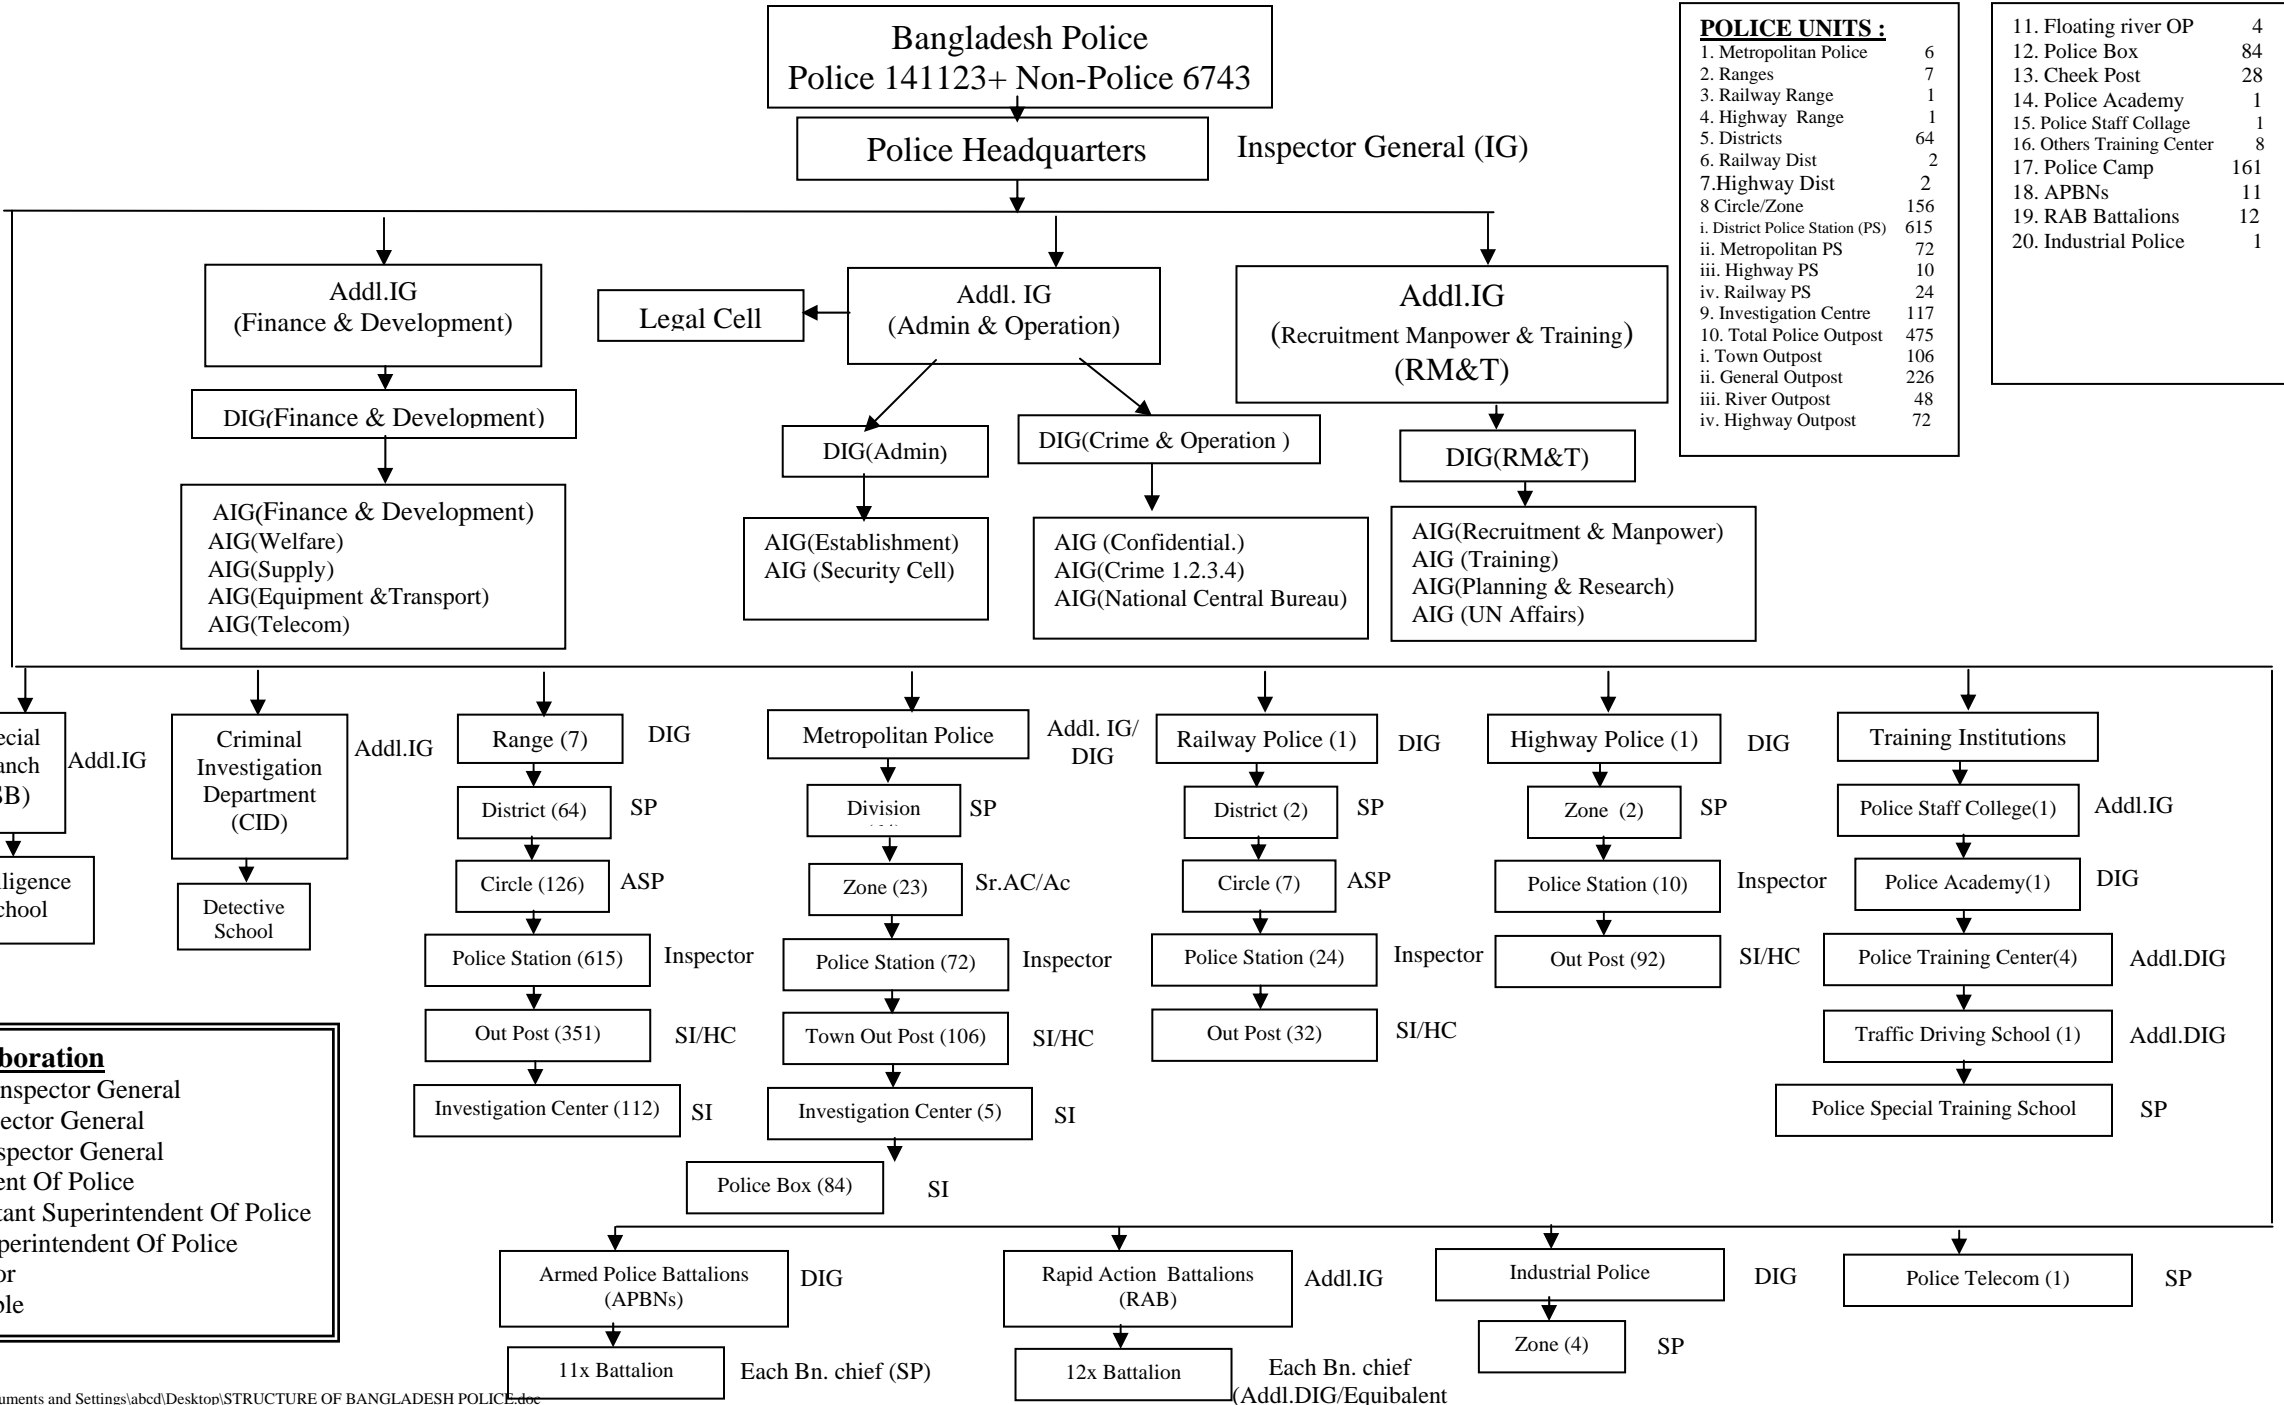

STRUCTURE OF BANGLADESH POLICE

Rank	Manpower
01. IGP	1
02. Addl.IGP	9
03. DIG	33
04. Addl.DIG	41
05. SP/AIG	204
06. Addl.SP	260
07. Sr.AS	230
08. ASP	913
09. Ins.	3079
10. SI	12535
11. SI(TR)	254
12. Sgt.	1569
13. TSI	113
14. ASI	7838
15. HC	6887
16. NK	6108
17. Const.	101053
Total :	141123

POLICE UNITS :	
1. Metropolitan Police	6
2. Ranges	7
3. Railway Range	1
4. Highway Range	1
5. Districts	64
6. Railway Dist	2
7. Highway Dist	2
8 Circle/Zone	156
i. District Police Station (PS)	615
ii. Metropolitan PS	72
iii. Highway PS	10
iv. Railway PS	24
9. Investigation Centre	117
10. Total Police Outpost	475
i. Town Outpost	106
ii. General Outpost	226
iii. River Outpost	48
iv. Highway Outpost	72

11. Floating river OP	4
12. Police Box	84
13. Cheek Post	28
14. Police Academy	1
15. Police Staff Collage	1
16. Others Training Center	8
17. Police Camp	161
18. APBNs	11
19. RAB Battalions	12
20. Industrial Police	1

Elaboration

Addl. IG = Additional Inspector General
 DIG = Deputy Inspector General
 AIG = Assistant Inspector General
 SP = Superintendent Of Police
 Sr.ASP = Senior Assistant Superintendent Of Police
 ASP = Assistant Superintendent Of Police
 SI = Sub-Inspector
 HC = Head-Constable